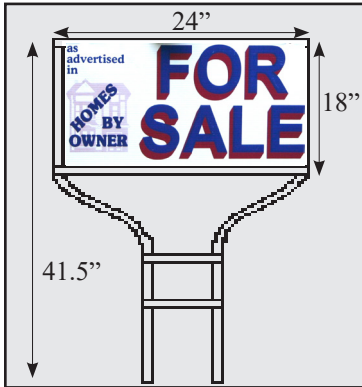

Sign Information And Prices

Yard Sign

..... $20.00 refundable deposit each*

(Please note: A $5.00 fee plus $20 deposit will be charged for each sign *after* the first one.)

Open House Sign

..... $20.00 refundable deposit each
+ $10.00 non-refundable fee each

Flyer box

$15.00 refundable deposit each
(Please note: A $5.00 fee + deposit will be charged in addition to the $15 deposit for each box *after* the first one.)

The info box attaches to the yard sign to display your flyer.